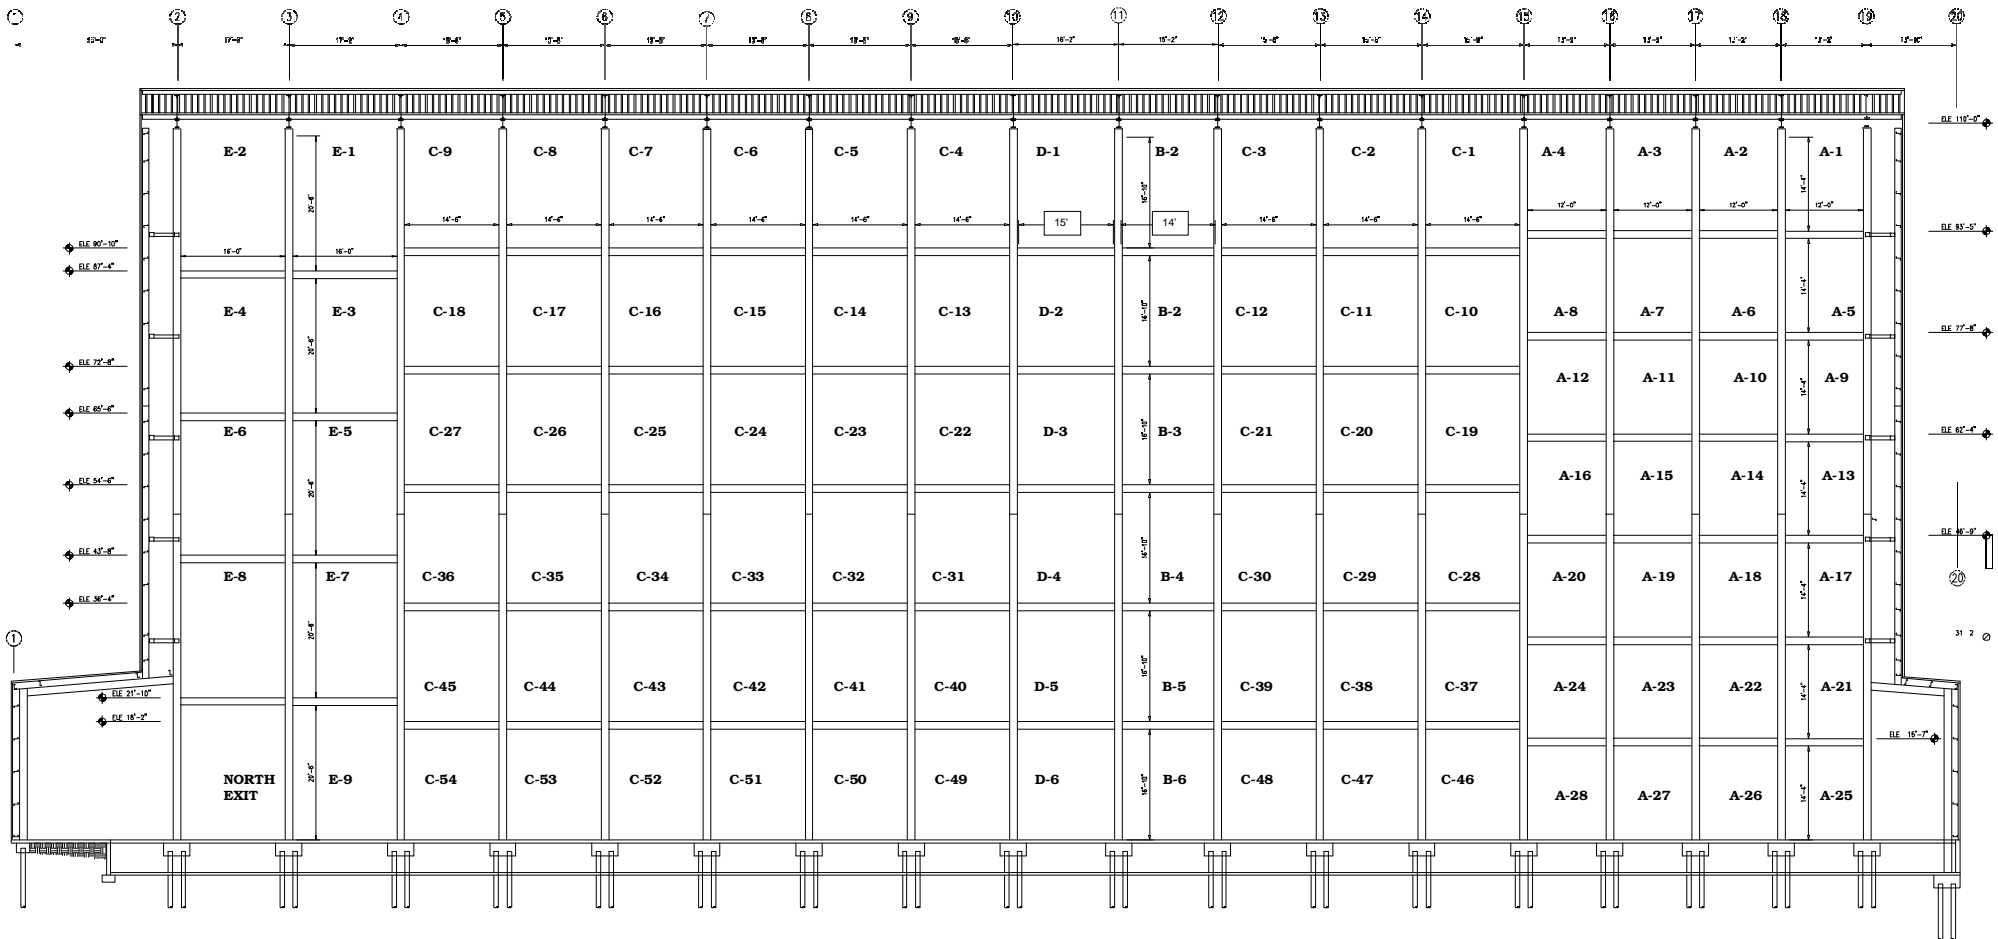

NORTH BLDG. L x W x H WEIGHT

A1 - A28	42' x 12' x 14'4"	20,000 lbs
B1- B6	42' x 14' x 16'10"	30,000 lbs
C1- C54	42' x 14'6" x 16'10"	30,000 lbs
D1 -D6	42' x 15' x 16'10"	30,000 lbs
E1 - E9	42' x 16' x 20'6"	40,000 lbs

NORTH WALL - BOAT STERN LOOKING NORTH